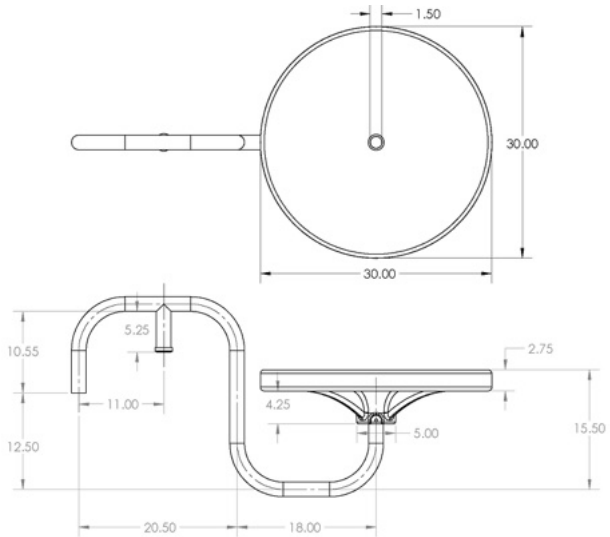

30" SIDE MOUNT TABLE

- Lightweight, easy to move
- Mounts into 6" deck anchor
- 12" to 18" set back
- Rotomolded tabletop
- Marine grade stainless steel
- Optional stainless steel frame umbrella
- Salt water friendly

* Patent Pending

Color Options

Granite Grey

Granite Sandstone

White

*Actual colors may vary

PART NUMBER	DESCRIPTION
GPP-LF-TTUMB-G	30" Side Mount Table - Grey
GPP-LF-TTUMB-S	30" Side Mount Table - Sand
GPP-LF-TTUMB-W	30" Side Mount Table - White
GPPOTEAGS	6" Deck Anchor

To include optional umbrella (blue), add "-U" to the end of the part number.

Anchor not included.